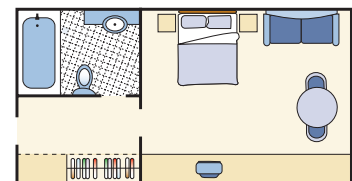

Floor Plans

Floor plan is indicative only and may vary per apartment.

Floor plan shown in the One Bedroom.