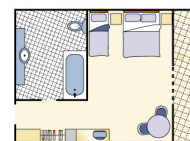

Floor Plans

Floor plans are indicative only and may vary per apartment. Floor plan shown is the Executive One Bedroom Hotel.