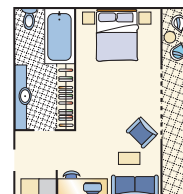

Floor Plans

Floor plans are indicative only and may vary per room. Floor plan shown is the Resort Style Room.