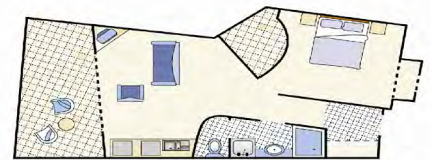

### Room Features

One Bedroom Deluxe Spa Suite  
1 Queen + Double Sofa  
Square Metres: 42m2  
Features: Air conditioning, fans, granite kitchenette, spa bath, cable tv, radio, telephone, hair dryer, iron and ironing board and internet access.

### Floor Plans

Floor plans are indicative only and may vary per apartment.

Floor plan shown is the One Bedroom Deluxe Spa Suite.