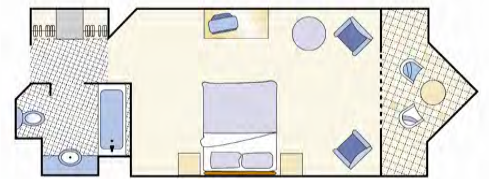

### Room Features

Standard Hinterland Hotel Suite

1 Queen or 2 Double  
Square Metres: 37m2  
Features: Air conditioning, balcony/patio, cable tv, telephone, in-room safe, hair dryer, heating, iron and ironing board, mini bar, internet access, tea and coffee making facilities.

Ocean View Hotel Suite  
1 Queen or 2 Double  
Square Metres: 37m2  
Features: Air conditioning, balcony/patio, cable tv, telephone, in-room safe, hair dryer, heating, iron and ironing board, mini bar, internet access, tea and coffee making facilities.

### Floor Plans

Floor plans are indicative only and may vary per apartment.

Floor plan shown is the Hotel Suite.