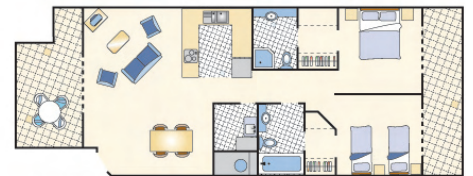

Floor Plans

Floor plans are indicative only and may vary per apartment.

Floor plan shown is the Two Bedroom.