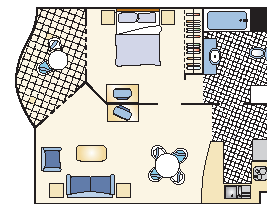

#### Room Features

One Bedroom  
1 Queen + 1 Pullout  
Square Metres: 50m2  
Features: Air conditioning (most), balcony/patio, bath tub, laundry, daily service (fee), hair dryer, iron and ironing board, kitchenette, refrigerator and tea and coffee making facilities.

#### Floor Plans

Floor plans are indicative only and may vary per apartment.

Floor plan show is the One Bedroom apartment.