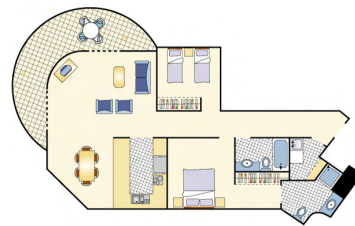

### Room Features

One Bedroom  
1 Queen or 2 Singles  
Square Metres: 81m<sup>2</sup>  
Features: Air conditioning, balcony/patio, cable tv, daily service (fee), full kitchen, guest safe, hair dryer, internet access, iron and ironing board, laundry, weekly service and tea and coffee making facilities.

Two Bedroom  
1 Queen + 2 Singles  
Square Metres: 100m<sup>2</sup>  
Features: Air conditioning, balcony/patio, bath tub, cable tv, daily service (fee), full kitchen, guest safe, hair dryer, internet access, iron and ironing board, laundry, weekly service and tea and coffee making facilities.

### Floor Plans

Floor plan is indicative only and may vary per apartment.

Floor plan shown is the Two Bedroom.