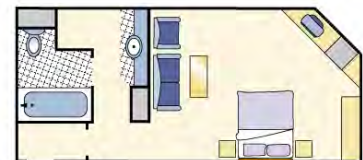

### Room Features

Executive Room

1 Queen + Sofa

Square Metres: 39m2

Features: Air conditioning, bath tub, colour tv, daily service, hair dryer, broadband internet access, iron and ironing board, mini bar, tea and coffee making facilities.

River Executive Room

1 Queen + Sofa

Square Metres: 39m2

Features: Air conditioning, river views, bath tub, clock radio, colour tv, daily service, hair dryer, broadband internet access, iron and ironing board, mini bar, tea and coffee making facilities.

### Floor Plans

Floor plans are indicative only and may vary per apartment.

Floor plan shown is the Executive Room.