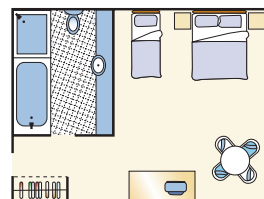

Floor plan

Floor plans are indicative only and may vary per room.

Floor plan shown is the One Bedroom.