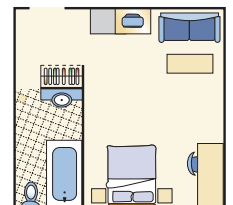

#### Room Features

Double Suite  
1 Double

Twin Suite  
2 King Singles

Queen Suite  
1 Queen

King Suite  
1 King

Deluxe Suite  
1 Queen

Family Suite  
1 Queen + 1 King Single

Standard Room - Square Metres: 36m2  
Bay Room - Square Metres: 52m2

Features: Air conditioning, bath tub, beach/ocean views (some), cable tv, daily service, direct dial telephone in room, guest safe at reception, hair dryer, heating, internet access, iron and ironing board, laundry facilities (shared), mini bar, modem port, non-smoking rooms (some) and tea and coffee making facilities.

#### Floor Plans

Floor plans are indicative only and may vary per apartment. Floor plan shown is the Queen Suite.